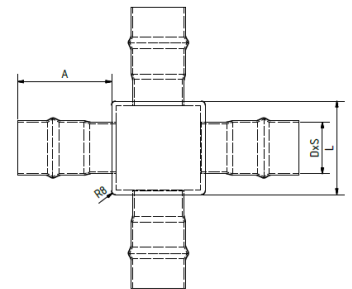

Product:

PVC T-piece and cross-piece

Information for invitation to tender:

Pos:.....

PVC T-Piece (Cube)
 Cube: 200 x 200 x 200 mm
 Leavings: 3x 110x3,2 mm (with integral seal socket)
 Colour: black/grey
 System KURO o. glw. (www.kuro-kunststoffe.de),
 supply and install, as an addition to pos:

Amount:.....Pieces UP: TP:

Pos:.....

PVC Kreuzungspiece (Cube)
 Cube: 200 x 200 x 200 mm
 Leavings: 4x 110x3,2 mm (with integral seal socket)
 Colour: black/grey
 System KURO o. glw. (www.kuro-kunststoffe.de),
 supply and install, as an addition to pos:

Amount:.....Pieces UP: TP:

Pos:.....

PVC T-Piece
 Dimension: 110 x 3,2 mm
 Leaving: 110 x 3,2 mm / Seal: 3 x integral seal socket
 Colour: black/grey
 System KURO o. glw. (www.kuro-kunststoffe.de),
 supply and install, as an addition to pos:

Amount:.....Pieces UP: TP:

Pos:.....

PVC Kreuzungspiece
 Dimension: 110 x 3,2 mm / Seal: 3 x integral seal socket
 Colour: black/grey
 System KURO o. glw. (www.kuro-kunststoffe.de),
 supply and install, as an addition to pos: