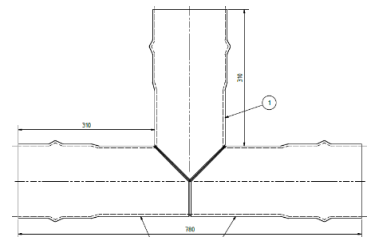

Product:

PVC T-piece and cross-piece

Information for invitation to tender:

Pos:.....

PVC T-Piece (Cube)
 Cube: 200 x 200 x 200 mm
 Leavings: 3x 110x3,2 mm (with integral seal socket)
 Colour: black/grey
 System KURO o. glw. (www.kuro-kunststoffe.de),
 supply and install, as an addition to pos:

Amount:.....Pieces UP: TP:

Pos:.....

PVC Kreuzungspiece (Cube)
 Cube: 200 x 200 x 200 mm
 Leavings: 4x 110x3,2 mm (with integral seal socket)
 Colour: black/grey
 System KURO o. glw. (www.kuro-kunststoffe.de),
 supply and install, as an addition to pos:

Amount:.....Pieces UP: TP:

Pos:.....

PVC T-Piece
 Dimension: 110 x 3,2 mm
 Leaving: 110 x 3,2 mm / Seal: 3 x integral seal socket
 Colour: black/grey
 System KURO o. glw. (www.kuro-kunststoffe.de),
 supply and install, as an addition to pos:

Amount:.....Pieces UP: TP:

Pos:.....

PVC Kreuzungspiece
 Dimension: 110 x 3,2 mm / Seal: 3 x integral seal socket
 Colour: black/grey
 System KURO o. glw. (www.kuro-kunststoffe.de),
 supply and install, as an addition to pos: