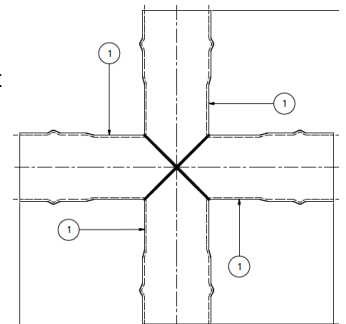

Product:

PVC T-piece and cross-piece

Information for invitation to tender:

Pos:.....

PVC T-Piece (Cube)
 Cube: 200 x 200 x 200 mm
 Leavings: 3x 110x3,2 mm (with integral seal socket)
 Colour: black/grey
 System KURO o. glw. (www.kuro-kunststoffe.de),
 supply and install, as an addition to pos:

Amount:.....Pieces UP: TP:

Pos:.....

PVC Kreuzungspiece (Cube)
 Cube: 200 x 200 x 200 mm
 Leavings: 4x 110x3,2 mm (with integral seal socket)
 Colour: black/grey
 System KURO o. glw. (www.kuro-kunststoffe.de),
 supply and install, as an addition to pos:

Amount:.....Pieces UP: TP:

Pos:.....

PVC T-Piece
 Dimension: 110 x 3,2 mm
 Leaving: 110 x 3,2 mm / Seal: 3 x integral seal socket
 Colour: black/grey
 System KURO o. glw. (www.kuro-kunststoffe.de),
 supply and install, as an addition to pos:

Amount:.....Pieces UP: TP:

Pos:.....

PVC Kreuzungspiece
 Dimension: 110 x 3,2 mm / Seal: 3 x integral seal socket
 Colour: black/grey
 System KURO o. glw. (www.kuro-kunststoffe.de),
 supply and install, as an addition to pos: