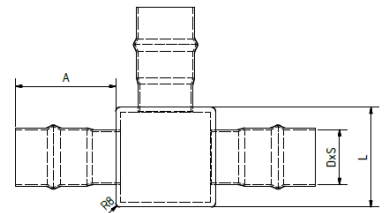

Product:

PVC T-piece and cross-piece

Information for invitation to tender:

Pos:.....

PVC T-Piece (Cube)
 Cube: 200 x 200 x 200 mm
 Leavings: 3x 110x3,2 mm (with integral seal socket)
 Colour: black/grey
 System KURO o. glw. (www.kuro-kunststoffe.de),
 supply and install, as an addition to pos:

Amount:.....Pieces UP: TP:

Pos:.....

PVC Kreuzungspiece (Cube)
 Cube: 200 x 200 x 200 mm
 Leavings: 4x 110x3,2 mm (with integral seal socket)
 Colour: black/grey
 System KURO o. glw. (www.kuro-kunststoffe.de),
 supply and install, as an addition to pos:

Amount:.....Pieces UP: TP:

Pos:.....

PVC T-Piece
 Dimension: 110 x 3,2 mm
 Leaving: 110 x 3,2 mm / Seal: 3 x integral seal socket
 Colour: black/grey
 System KURO o. glw. (www.kuro-kunststoffe.de),
 supply and install, as an addition to pos:

Amount:.....Pieces UP: TP:

Pos:.....

PVC Kreuzungspiece
 Dimension: 110 x 3,2 mm / Seal: 3 x integral seal socket
 Colour: black/grey
 System KURO o. glw. (www.kuro-kunststoffe.de),
 supply and install, as an addition to pos: